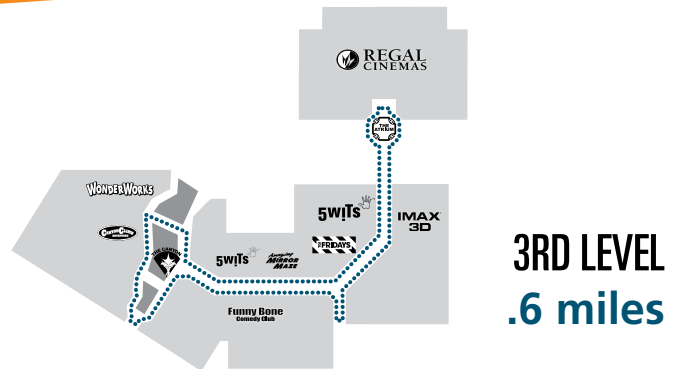

FEARLESS STEPS FORWARD.

THE WALKING PROGRAM at  destiny usa

WALK, DON'T RUN. (SEE? WE ALREADY MADE IT EASIER.)

Walk one level or all four. The path is yours for the taking. There's no pressure, only progress.

THIS WAY TO HAPPINESS.

All the stores look tempting, but these signs will keep you on track.

NO DUES, NO BAD WEATHER, NO EQUIPMENT.

We're free and warm all year-round.
Tell your friends!

OUR EARLY BIRD SPECIAL – TRANQUILITY.

Not into crowds?
Our pedestrian bridge and entrance
under the carousel open at 6 am.

3RD LEVEL
.6 miles

2ND LEVEL
1 mile

1ST LEVEL
1.1 miles

COMMONS LEVEL
.3 miles

ALL 4 LEVELS = 3 MILES

Step into action. Find a floor marker
and get on the move.