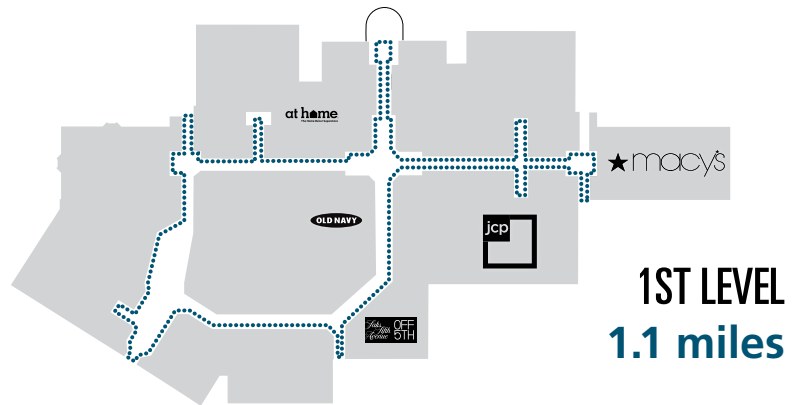

THIS WAY TO HAPPINESS.

All the stores look tempting, but these signs will keep you on track.

NO DUES, NO BAD WEATHER, NO EQUIPMENT.

We're free and warm all year-round.
Tell your friends!

OUR EARLY BIRD SPECIAL – TRANQUILITY.

Not into crowds?
Our pedestrian bridge and entrance
under the carousel open at 6 am.

3RD LEVEL
.6 miles

2ND LEVEL
1 mile

1ST LEVEL
1.1 miles

COMMONS LEVEL
.3 miles

ALL 4 LEVELS = 3 MILES

Step into action. Find a floor marker
and get on the move.