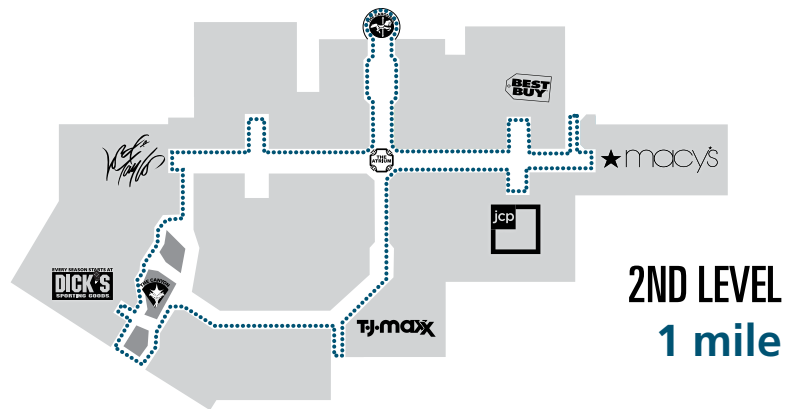

THIS WAY TO HAPPINESS.

All the stores look tempting, but these signs will keep you on track.

NO DUES, NO BAD WEATHER, NO EQUIPMENT.

We're free and warm all year-round.
Tell your friends!

OUR EARLY BIRD SPECIAL – TRANQUILITY.

Not into crowds?
Our pedestrian bridge and entrance
under the carousel open at 6 am.

3RD LEVEL
.6 miles

2ND LEVEL
1 mile

1ST LEVEL
1.1 miles

COMMONS LEVEL
.3 miles

ALL 4 LEVELS = 3 MILES

Step into action. Find a floor marker
and get on the move.