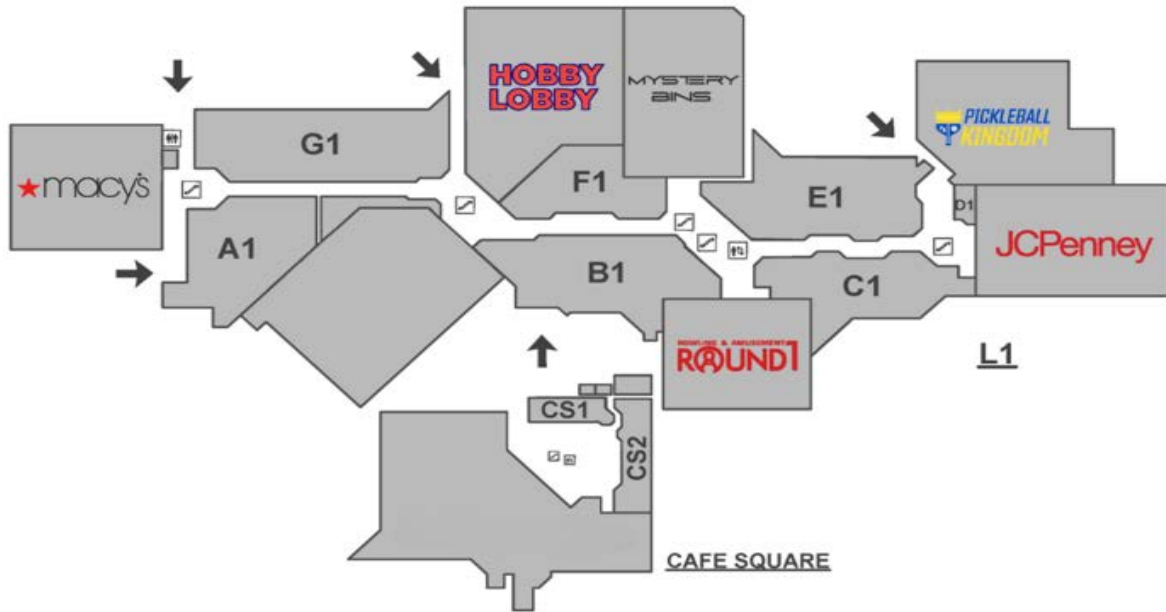

HOLYOKE Mall

A T I N G L E S I D E

STORE NAME

110 Grill
A Touch of Beauty
A Touch of Beauty Hair & Nails
Aerie
Aeropostale
Against All Odds
All In Adventures
Altitude Trampoline Park
American Eagle Outfitters
Anugraha Brows
Apple
AT&T Wireless
Banter by Piercing Pagoda
Bar-ber
Bath & Body Works
Bee & Co
Best Buy

MAP LOCATION

C2
A2
C1
B1
F1
G1
B1
A1
E1
B2
E2
B2
E1 & G1
G1
F1
C1
See Map

STORE NAME

Lane Bryant
Lenscrafters
Lids
Lin's Relaxation Station
LOFT
Lovesac
Lovisa
Macy's/Macy's Backstage
Mama G's Halal
Mandati Jewelers
Max Orient
Memorable Jewelry
Metro by T-Mobile
Milkshake Lovers
Miniso
Monsoon Bistro Asian Cuisine
Mrs. Fields

MAP LOCATION

G2
B1
A1
A1 & B1
C2
Inside Best Buy
C2
See Map
C2
C1
CS2
A1
B1
B1
F2
G2
B1