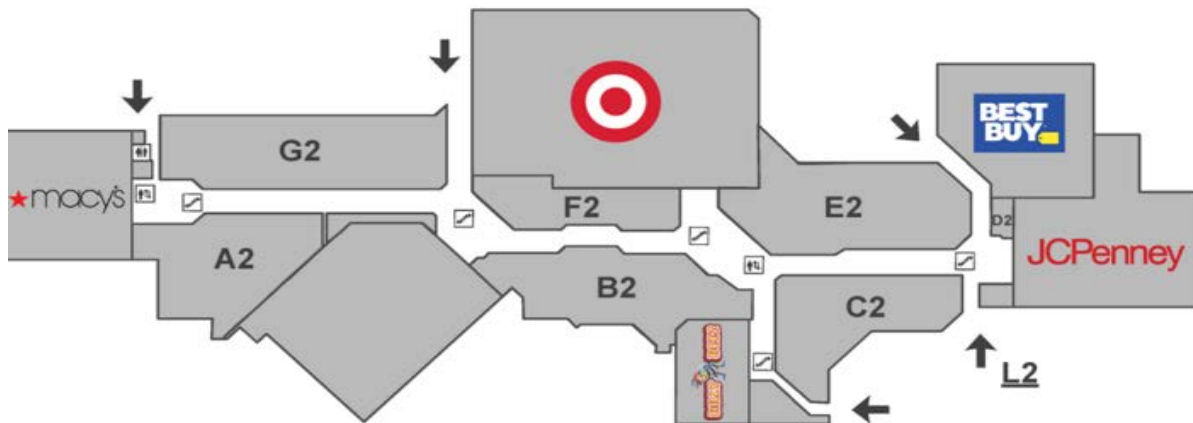

HOLYOKE Mall

A T I N G L E S I D E

STORE NAME

110 Grill
A Touch of Beauty
A Touch of Beauty Hair & Nails
Aerie
Aeropostale
Against All Odds
All In Adventures
Altitude Trampoline Park
American Eagle Outfitters
Anugraha Brows
Apple
AT&T Wireless
Banter by Piercing Pagoda
Bar-ber
Bath & Body Works
Bee & Co
Best Buy

MAP LOCATION

C2
A2
C1
B1
F1
G1
B1
A1
E1
B2
E2
B2
E1 & G1
G1
F1
C1
See Map

STORE NAME

Lane Bryant
Lenscrafters
Lids
Lin's Relaxation Station
LOFT
Lovesac
Lovisa
Macy's/Macy's Backstage
Mama G's Halal
Mandati Jewelers
Max Orient
Memorable Jewelry
Metro by T-Mobile
Milkshake Lovers
Miniso
Monsoon Bistro Asian Cuisine
Mrs. Fields

MAP LOCATION

G2
B1
A1
A1 & B1
C2
Inside Best Buy
C2
See Map
C2
C1
CS2
A1
B1
B1
F2
G2
B1